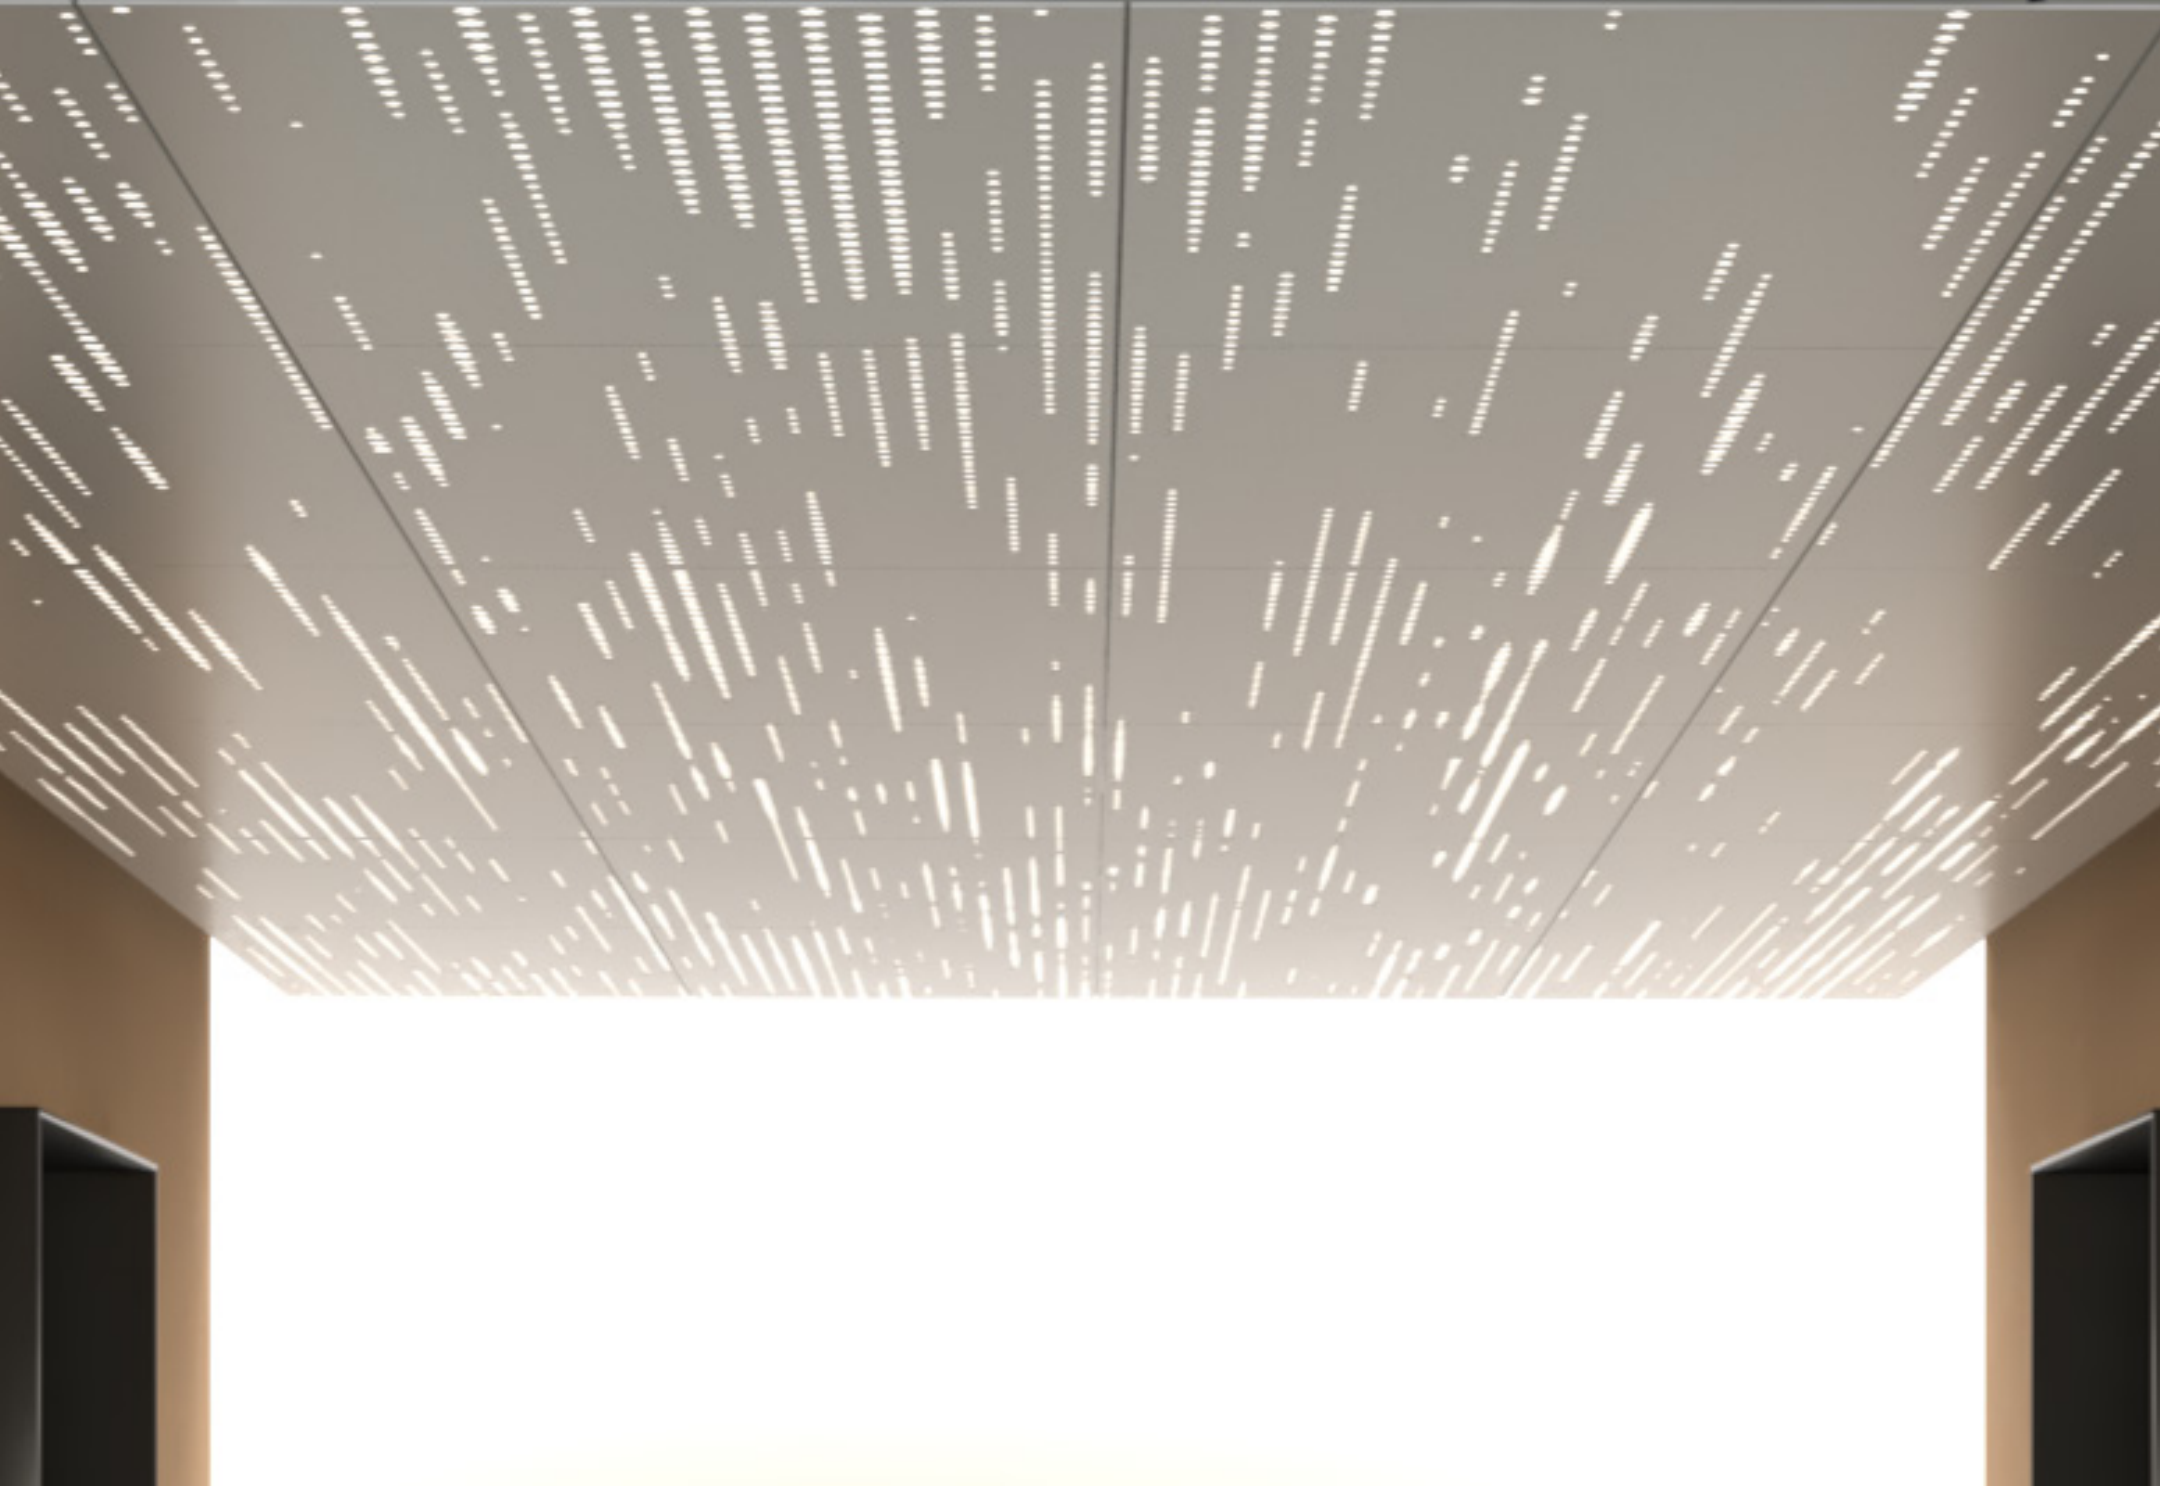

# CONTOUR SLATS™

Wood Wall, Ceiling & Divider System

ETCH™

Wood Wall & Ceiling System

© Andalusia Design – 2026