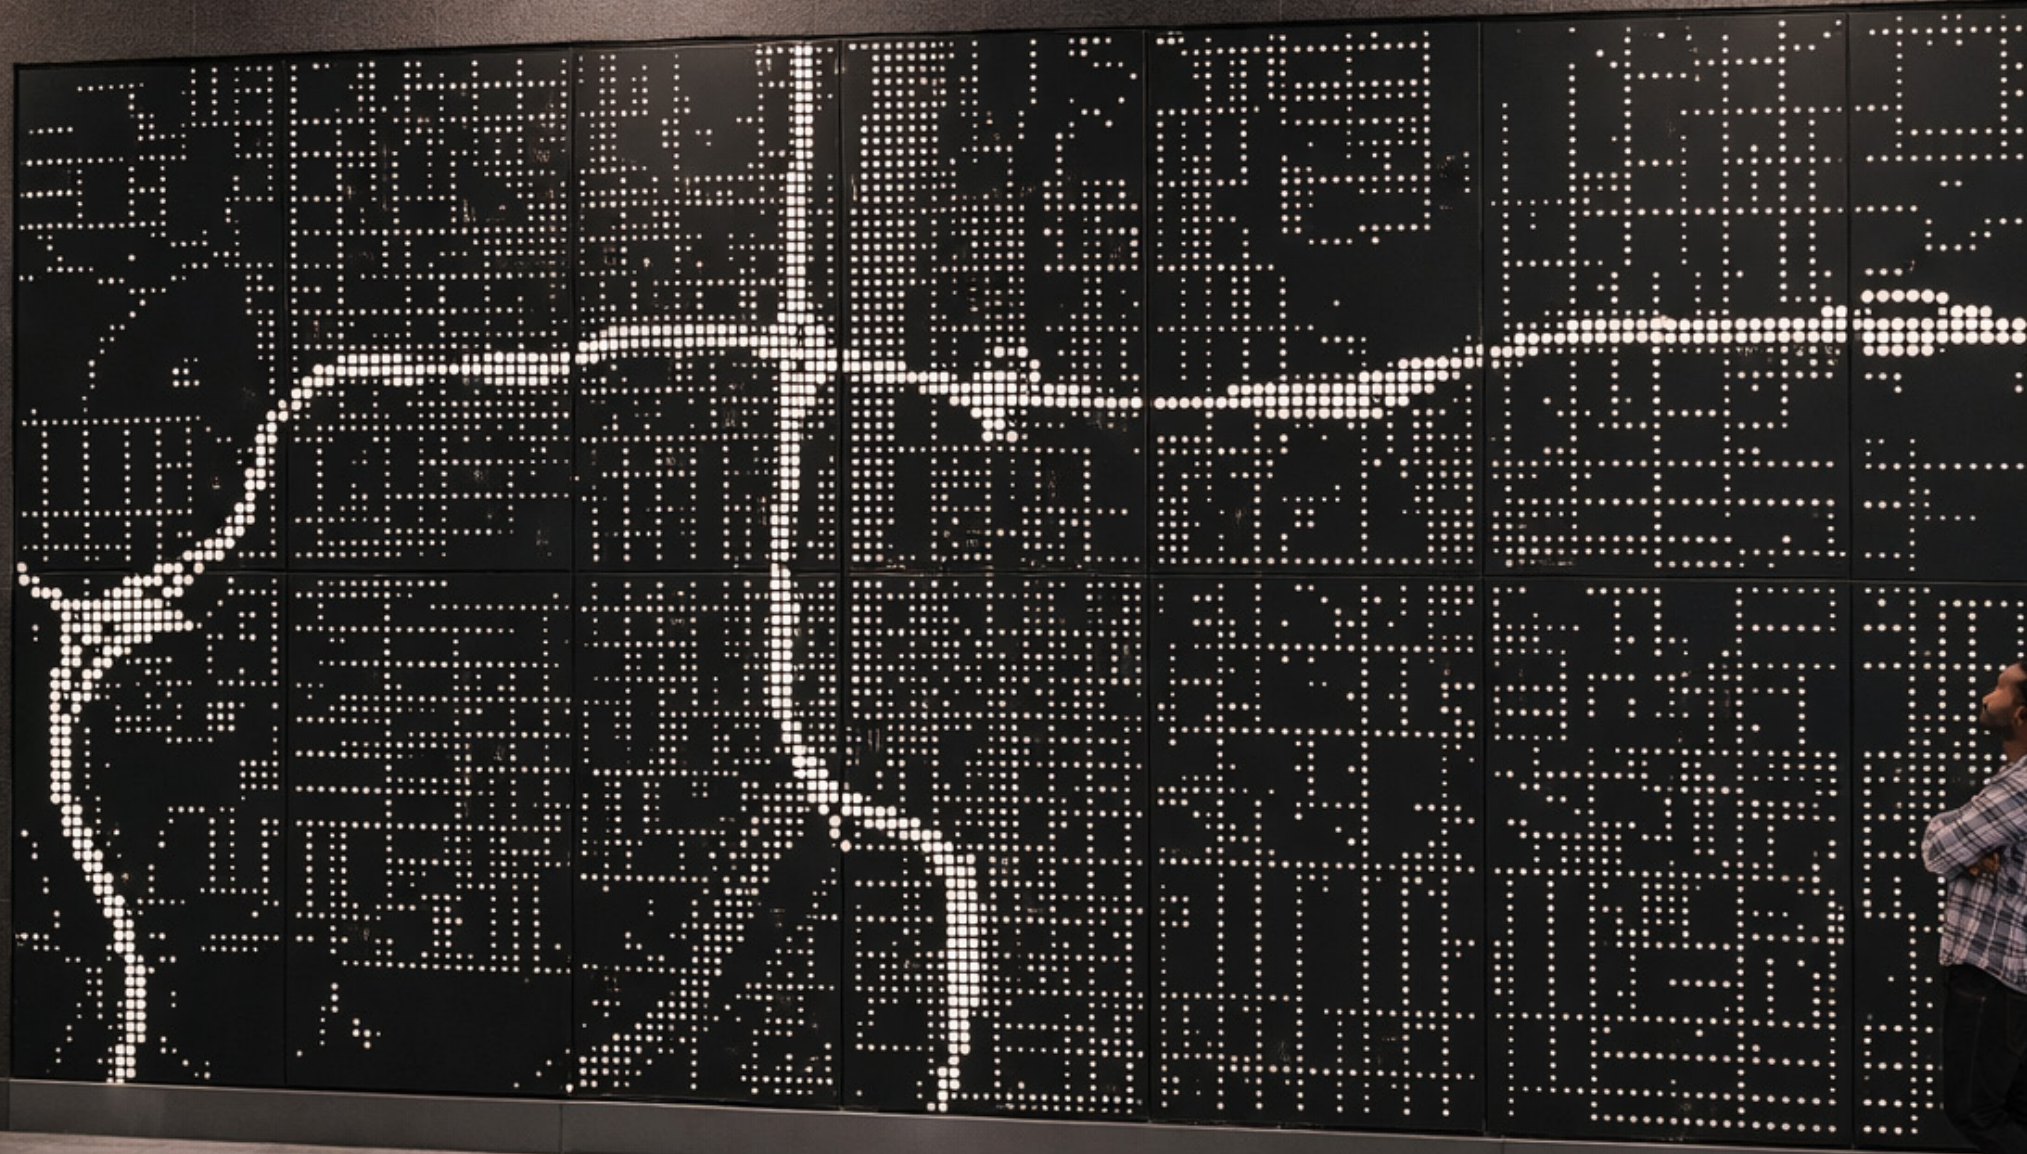

## Project Services & Support

- ❖ Fast shop drawing turnaround time
- ❖ Custom 3-part spec
- ❖ 3D / Revit model
- ❖ Performance data
- ❖ Detailed installation & support information

PERFORATE

Metal Wall & Ceiling System