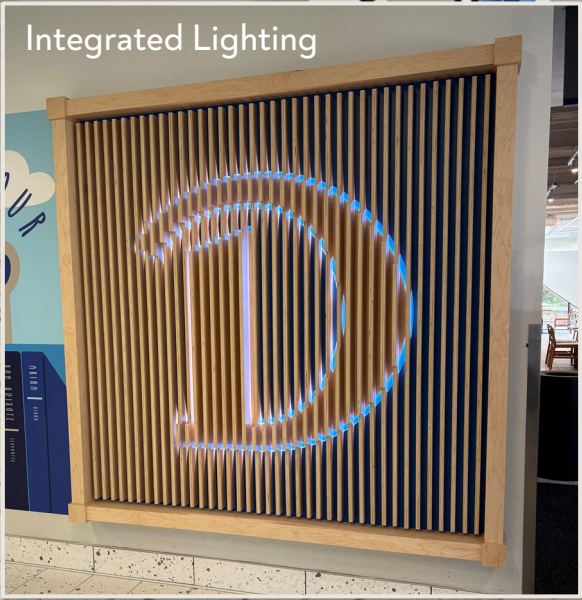

Integrated Lighting